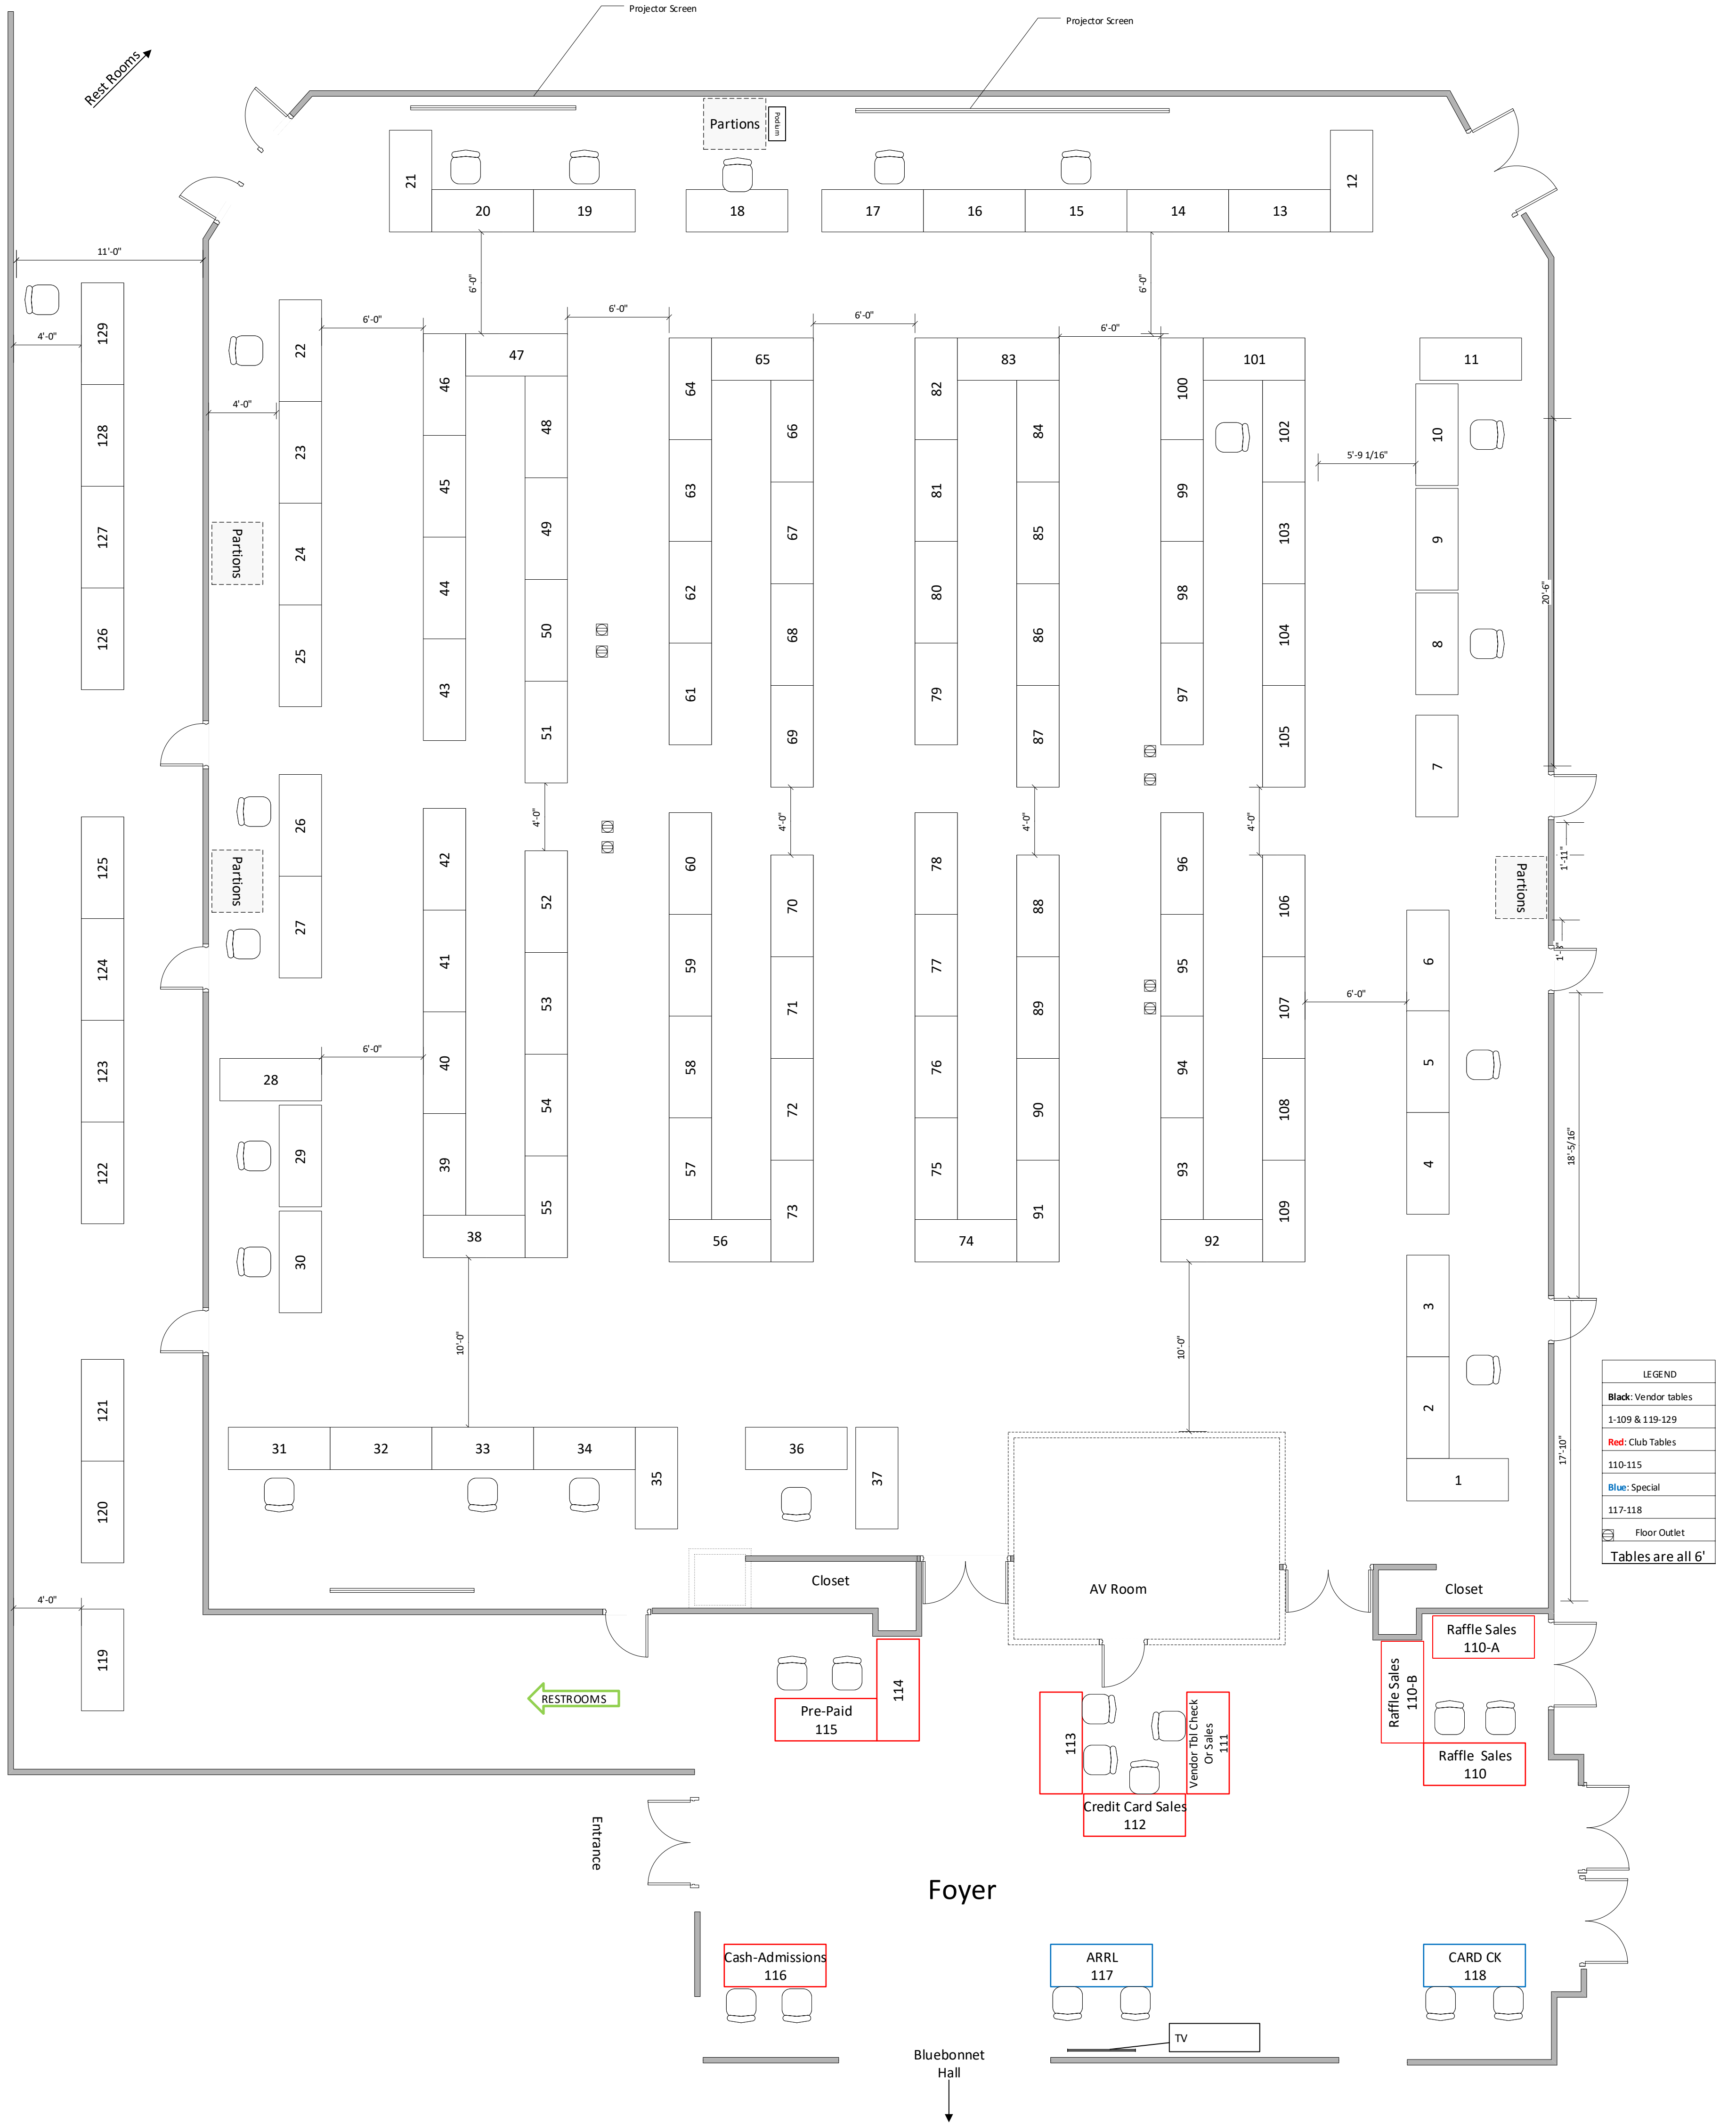

Radio Fiesta

Schertz Convention Center

Grand Ballroom

ARRL - AFFILIATED EVENT

LEGEND	
Black	Vendor tables
1-109 & 119-129	
Red	Club Tables
110-115	
Blue	Special
117-118	
□	Floor Outlet
Tables are all 6'	